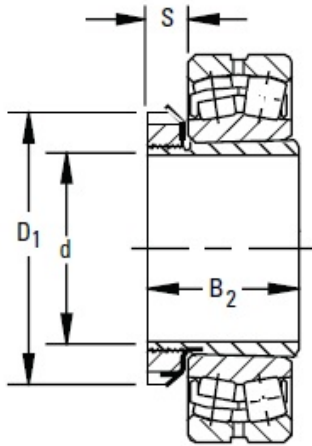

NTN BEARING CORP.OF AMERICA

Timken SNW-32 X 5 7/16 Bearings Adapter Sleeves

Bearing No. SNW-32 X 5 7/16

Series	222K
Diameter d	5 7/16 in
Taper	1:12
SNW/SNP Assembly Weight	15.5 lb
Tolerance ¹	-0.005 in
B_2	4.568 in
S	1.187 in
D_1	8.068 in
Sleeve	S-32
Locknut	AN-32
Lockwasher and Lockplates	W-32

SNW-32 X 5 7/16 Bearing 2D drawings and 3D CAD models