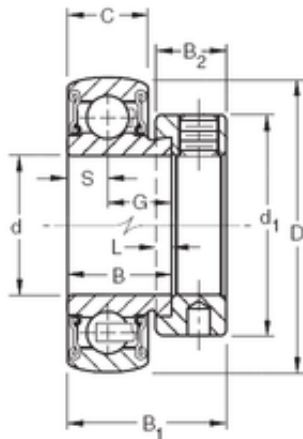

## 26,9875 mm x 62 mm x 23,82 mm Timken RA101RRB Ball Insert Bearings

Bearing No. RA101RRB

Size	26.9875x62x23.82 mm
Bore Diameter	26,9875 mm
Outer Diameter	62 mm
Width	23,82 mm
d	26,9875 mm
D	62 mm
B	23,82 mm
C	18 mm
d1	44,1 mm
B1	35,7 mm
B2	15,9 mm
G	14,81 mm
L	4 mm
S	8,99 mm
Weight	0,349 Kg
Basic dynamic load rating (C)	21,8 kN

RA101RRB Bearing 2D drawings and 3D CAD models