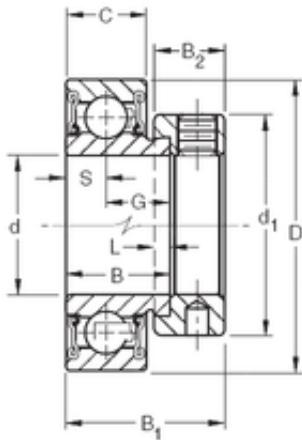

NTN BEARING CORP.OF AMERICA

25 mm x 52 mm x 21,44 mm Timken RAE25RR Ball Insert Bearings

Bearing No. RAE25RR

Size	25x52x21.44 mm
Bore Diameter	25 mm
Outer Diameter	52 mm
Width	21,44 mm
d	25 mm
D	52 mm
B	21,44 mm
C	15 mm
d1	38,1 mm
B1	31 mm
B2	13,5 mm
G	13,92 mm
L	4 mm
S	7,49 mm
Weight	0,186 Kg
Basic dynamic load rating (C)	15,8 kN

RAE25RR Bearing 2D drawings and 3D CAD models