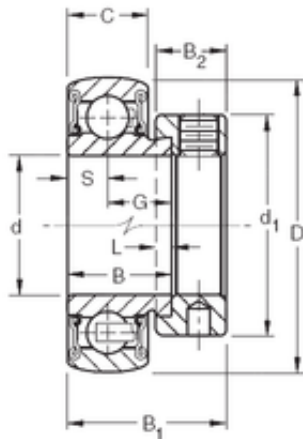

NTN BEARING CORP.OF AMERICA

50,8 mm x 100 mm x 32,54 mm Timken RA200RRB Ball Insert Bearings

Bearing No. RA200RRB

Size	50.8x100x32.54 mm
Bore Diameter	50,8 mm
Outer Diameter	100 mm
Width	32,54 mm
d	50,8 mm
D	100 mm
B	32,54 mm
C	24 mm
d1	76,2 mm
B1	48,4 mm
B2	20,6 mm
G	20,55 mm
L	4,8 mm
S	11,99 mm
Weight	0,962 Kg
Basic dynamic load rating (C)	48 kN

RA200RRB Bearing 2D drawings and 3D CAD models