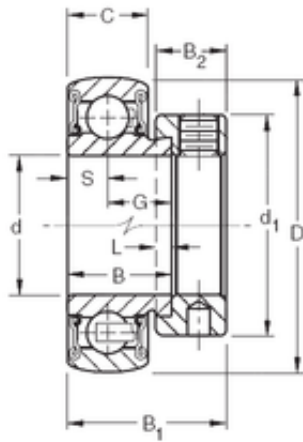

## 22,225 mm x 52 mm x 21,44 mm Timken RA014RRB Ball Insert Bearings

Bearing No. RA014RRB

Size	22.225x52x21.44 mm
Bore Diameter	22,225 mm
Outer Diameter	52 mm
Width	21,44 mm
d	22,225 mm
D	52 mm
B	21,44 mm
C	15 mm
d1	38,1 mm
B1	31 mm
B2	13,5 mm
G	13,92 mm
L	4 mm
S	7,49 mm
Weight	0,213 Kg
Basic dynamic load rating (C)	15,8 kN

RA014RRB Bearing 2D drawings and 3D CAD models