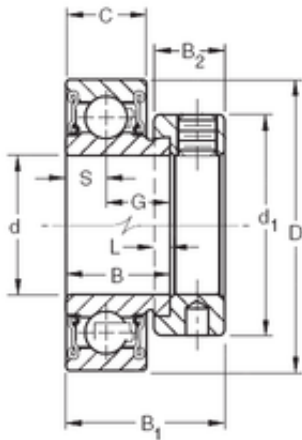

NTN BEARING CORP.OF AMERICA

19.05 mm x 47 mm x 21,44 mm Timken RA012RR Ball Insert Bearings

Bearing No. RA012RR

Size	19.05x47x21.44 mm
Bore Diameter	19.05 mm
Outer Diameter	47 mm
Width	21,44 mm
d	19.05 mm
D	47 mm
B	21,44 mm
C	15 mm
d1	33,3 mm
B1	31 mm
B2	13,5 mm
G	13,92 mm
L	4 mm
S	7,49 mm
Weight	0,132 Kg
Basic dynamic load rating (C)	14,3 kN

RA012RR Bearing 2D drawings and 3D CAD models