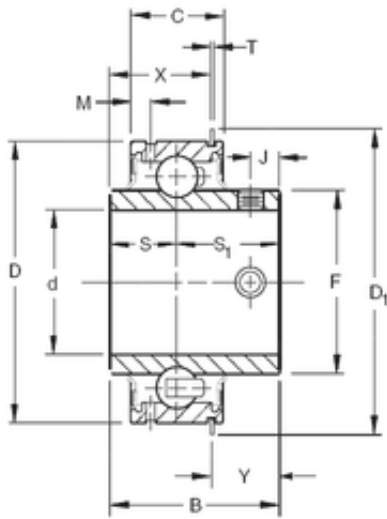

NTN BEARING CORP.OF AMERICA

61,9125 mm x 110 mm x 65,09 mm Timken ER39 Ball Insert Bearings

Bearing No. ER39

Size	61.9125x110x65.09 mm
Bore Diameter	61,9125 mm
Outer Diameter	110 mm
Width	65,09 mm
d	61,9125 mm
D	110 mm
B	65,09 mm
C	31,75 mm
Y	28,24 mm
S1	39,69 mm
X	36,83 mm
D1	116,3 mm
F	76,6 mm
J	9,92 mm
M	6,75 mm
S	25,4 mm
T	2,4 mm
Thread (G)	M10X1,5

ER39 Bearing 2D drawings and 3D CAD models