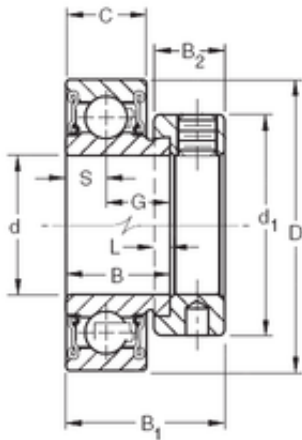

NTN BEARING CORP.OF AMERICA

38,1 mm x 80 mm x 30,18 mm Timken RA108RR Ball Insert Bearings

Bearing No. RA108RR

Size	38.1x80x30.18 mm
Bore Diameter	38,1 mm
Outer Diameter	80 mm
Width	30,18 mm
d	38,1 mm
D	80 mm
B	30,18 mm
C	22 mm
d1	60,3 mm
B1	43,7 mm
B2	18,3 mm
G	19,18 mm
L	4,8 mm
S	11 mm
Weight	0,694 Kg
Basic dynamic load rating (C)	36 kN

RA108RR Bearing 2D drawings and 3D CAD models