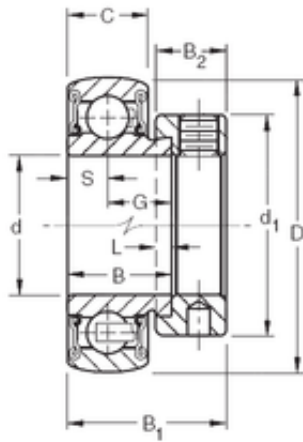

NTN BEARING CORP.OF AMERICA

19.05 mm x 47 mm x 21,44 mm Timken RA012RRB Ball Insert Bearings

Bearing No. RA012RRB

Size	19.05x47x21.44 mm
Bore Diameter	19.05 mm
Outer Diameter	47 mm
Width	21,44 mm
d	19.05 mm
D	47 mm
B	21,44 mm
C	15 mm
d1	33,3 mm
B1	31 mm
B2	13,5 mm
G	13,92 mm
L	4 mm
S	7,49 mm
Weight	0,132 Kg
Basic dynamic load rating (C)	14,3 kN

RA012RRB Bearing 2D drawings and 3D CAD models